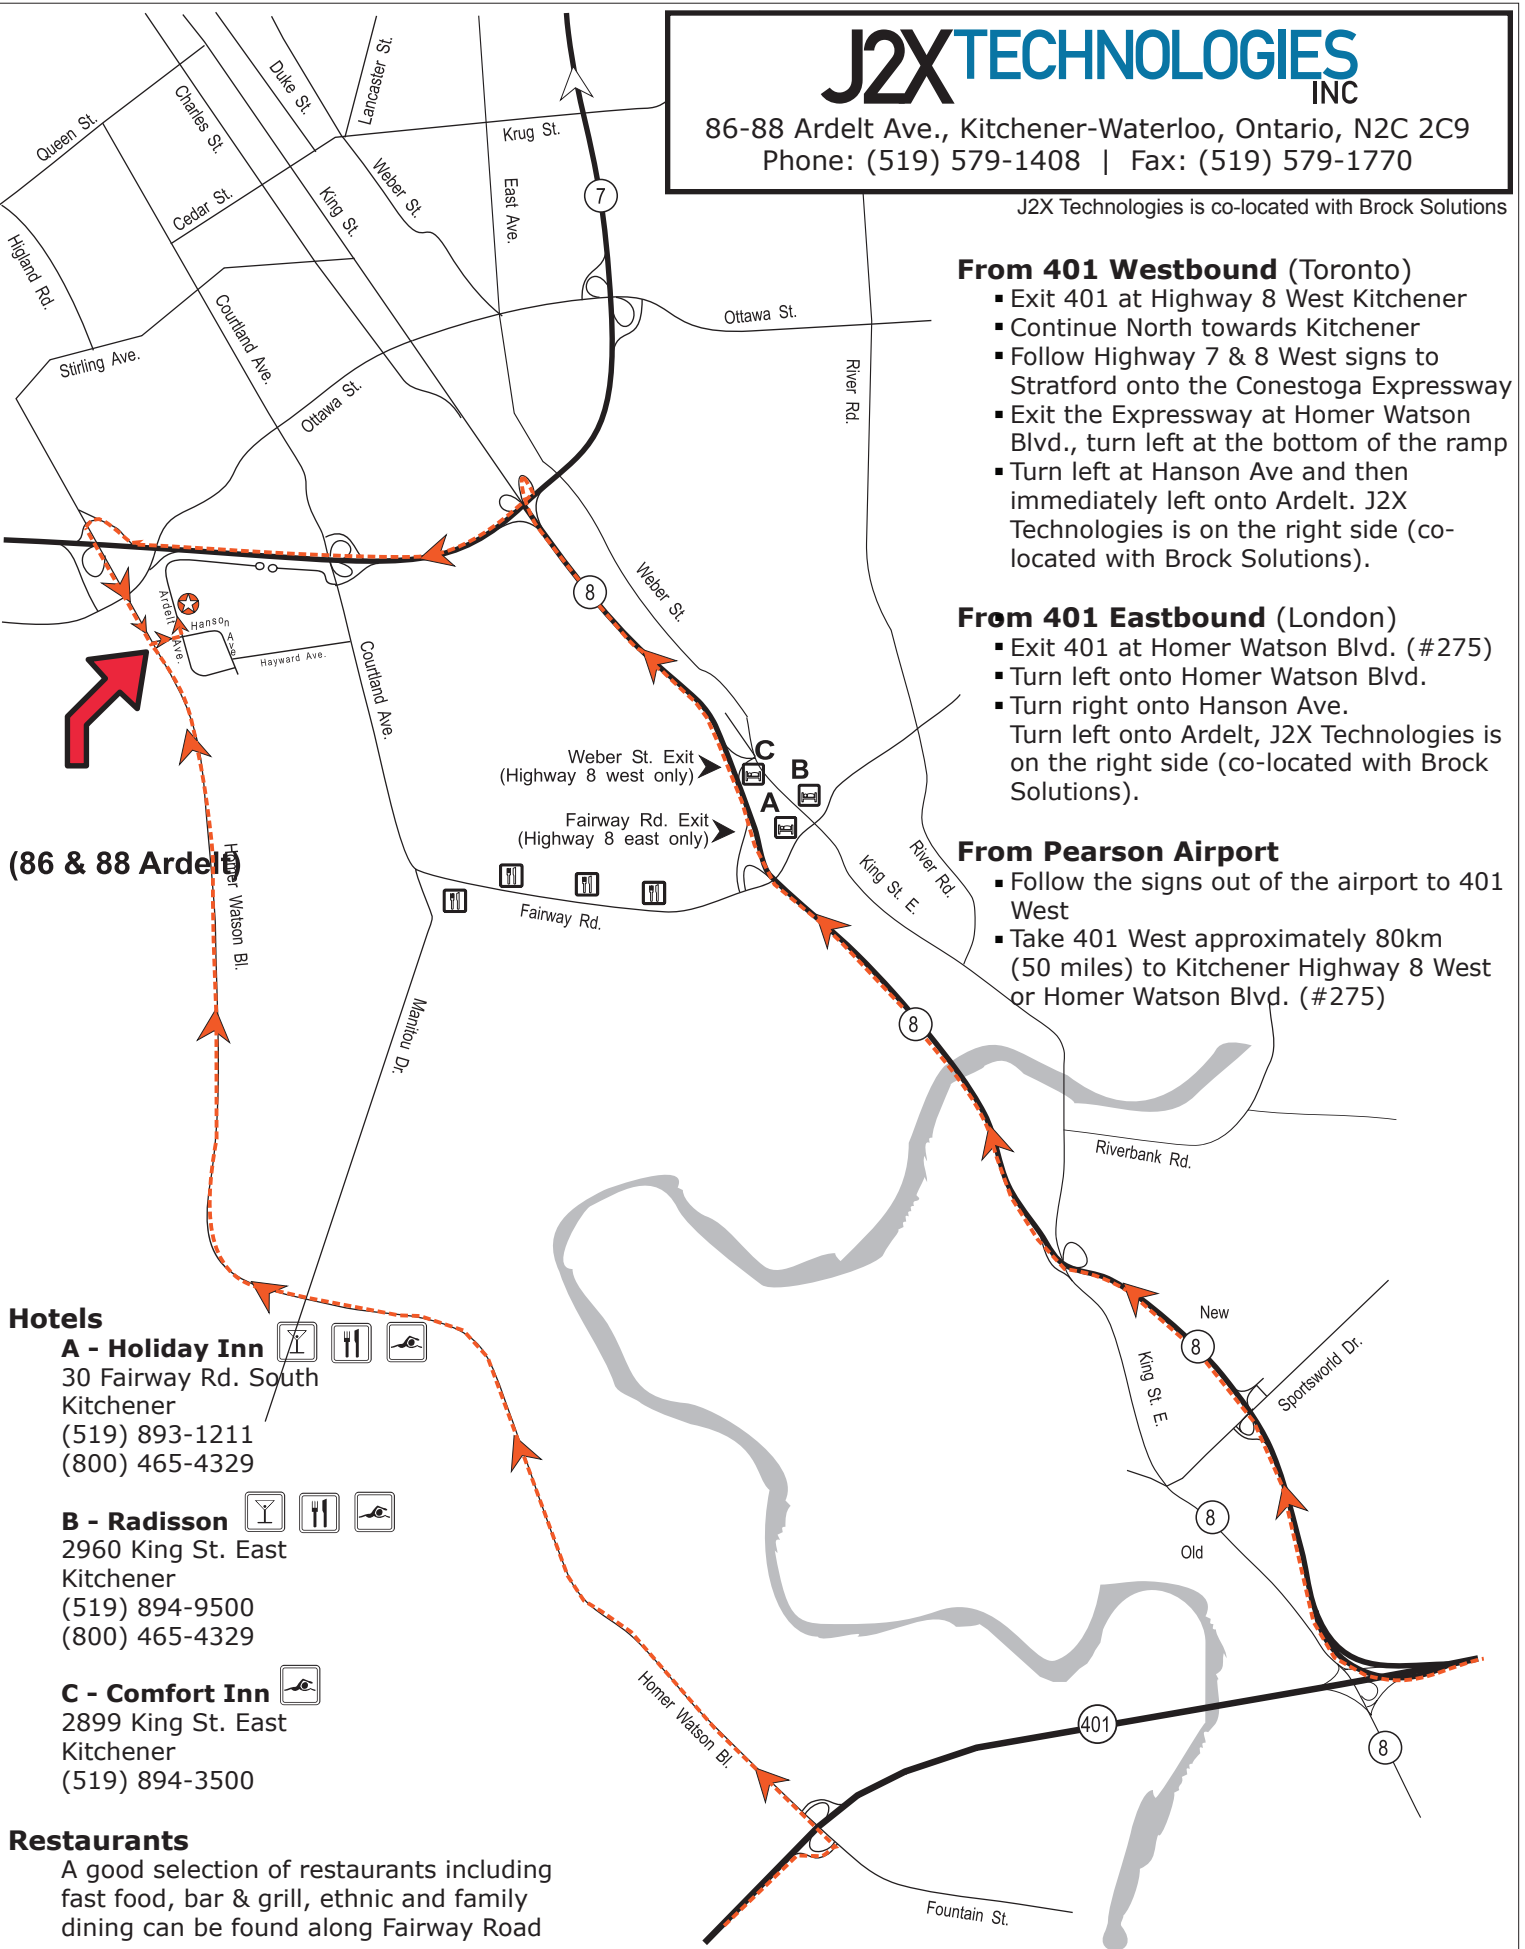

J2X TECHNOLOGIES INC

86-88 Ardelt Ave., Kitchener-Waterloo, Ontario, N2C 2C9
Phone: (519) 579-1408 | Fax: (519) 579-1770

J2X Technologies is co-located with Brock Solutions

From 401 Westbound (Toronto)

- Exit 401 at Highway 8 West Kitchener
- Continue North towards Kitchener
- Follow Highway 7 & 8 West signs to Stratford onto the Conestoga Expressway
- Exit the Expressway at Homer Watson Blvd., turn left at the bottom of the ramp
- Turn left at Hanson Ave and then immediately left onto Ardelt. J2X Technologies is on the right side (co-located with Brock Solutions).

From 401 Eastbound (London)

- Exit 401 at Homer Watson Blvd. (#275)
- Turn left onto Homer Watson Blvd.
- Turn right onto Hanson Ave. Turn left onto Ardelt, J2X Technologies is on the right side (co-located with Brock Solutions).

From Pearson Airport

- Follow the signs out of the airport to 401 West
- Take 401 West approximately 80km (50 miles) to Kitchener Highway 8 West or Homer Watson Blvd. (#275)

(86 & 88 Ardelt)

Hotels

A - Holiday Inn   
30 Fairway Rd. South
Kitchener
(519) 893-1211
(800) 465-4329

B - Radisson   
2960 King St. East
Kitchener
(519) 894-9500
(800) 465-4329

C - Comfort Inn 
2899 King St. East
Kitchener
(519) 894-3500

Restaurants

A good selection of restaurants including fast food, bar & grill, ethnic and family dining can be found along Fairway Road